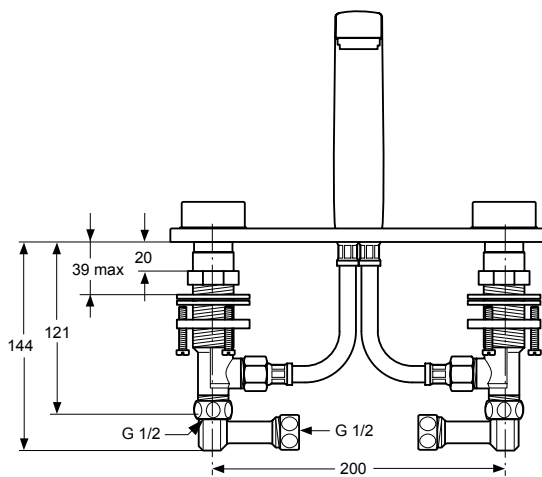

Moments 3 holes basin mixer, with G1/2 connection for rim mounted mixers, ceramic valves G1/2 90° left and right, metal pop-up waste, Easy-fix, metal handles and cascade aerator M24 / 22x1, chrome

Moments 1 hole bidet mixer, with 40 mm multiport cartridge, cast body, flexible hoses G3/8, metal pop-up waste, Easy-fix, metal handles and cascade aerator M18x1, chrome

Product

Article-No.

Basin mixer 1 hole	A3903AA
Basin mixer 3 holes	A3907AA
Bidet mixer 1 hole	A3909AA

Finishes

AA Chrome

A 3903 ..

A 3909 ..

A 3907 ..

Bathroom
Fittings

Designer: Artefakt

Description

Moments bath & shower exposed mixer, without accessories, with 40 mm multiport cartridge, cascade aerator M24X1-C, diverter integrated in the spout, metal handle and check valve, chrome

Moments bath & shower 4 holes rim mounted mixer, with accessories, ceramic valves G1/2, manual diverter, metal handles and check valve, chrome (for combination only with Multiset Trio)

Moments shower exposed mixer, without accessories, with 40 mm multiport cartridge, cascade aerator M24X1-C, diverter integrated in the spout, metal handle and check valve, chrome