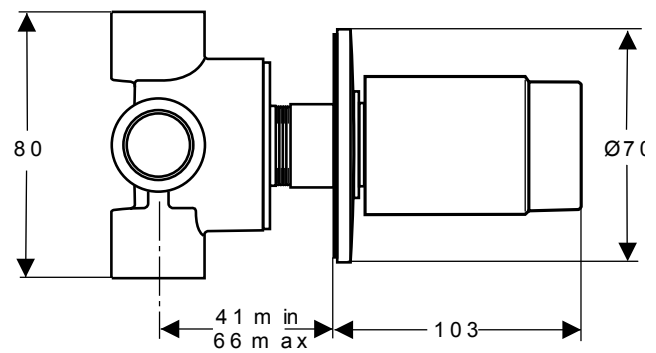

Designer: Artefakt

Description

Moments stop valve, built-in KIT 2, with metal handles, for combination with: A2356NU (G1/2 conn with ceramic valve), A2355NU (G1/2 conn with rubber valve), A2359NU (G3/4 conn with rubber valve).

Moments multi way diverter, built in KIT 2, for combination with A2391NU (G1/2 conn 3/4 pos. diverter) or A2393NU (G1/2 conn 2/3 pos. diverter).

Necessary equipment

Built in KIT 1 stop valve, for G1/2 connection and ceramic valve G1/2

Built in KIT 1 stop valve, for G1/2 connection and rubber valve G1/2

Built in KIT 1 stop valve, for G3/4 connection and rubber valve G3/4

Product

Article-No.

Stop valve	A3924AA
Diverter	A3925AA

Necessary equipment

Stop valve KIT 1 G1/2 ceramic	A2356NU
Stop valve KIT 1 G1/2 rubber	A2355NU
Stop valve KIT 1 G3/4 rubber	A2359NU

Finishes

- AA Chrome
- NU Neutral

Bathroom Fittings

A 3925 ..