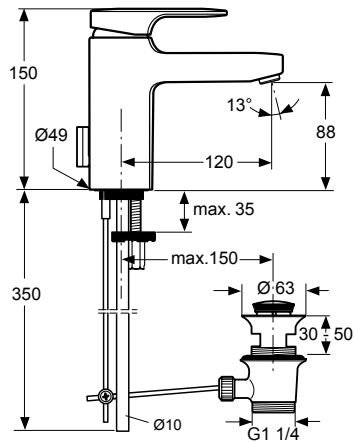

Finishes

AA Chrome

A 3903 ..