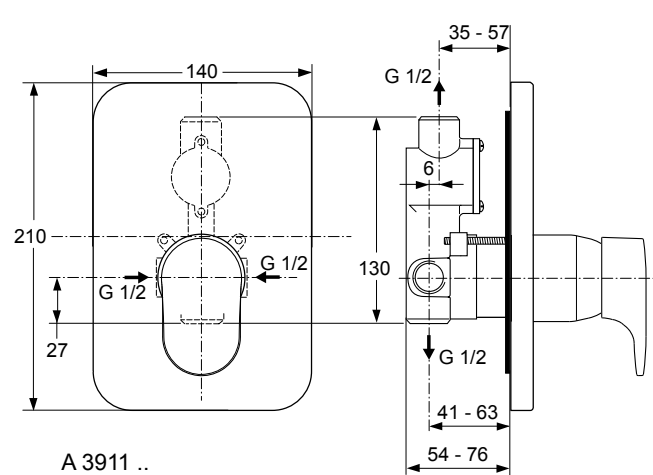

Finishes

AA Chrome

NU Neutral

Bathroom
Fittings