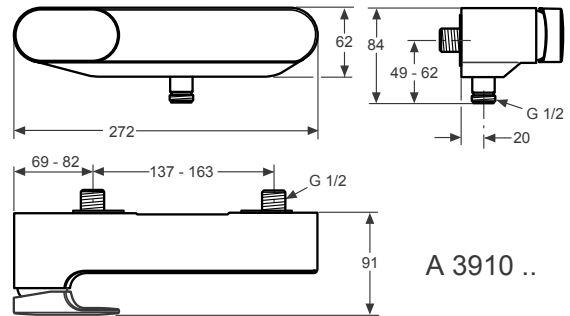

Finishes

AA Chrome

Bathroom Fittings