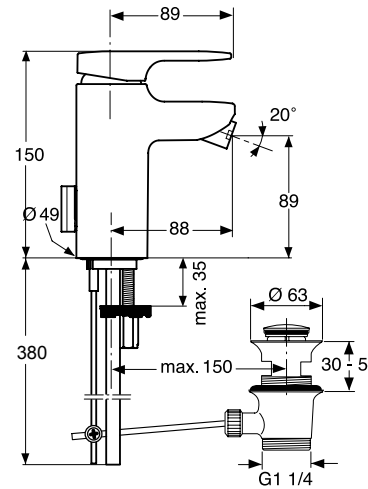

Moments 3 holes basin mixer, with G1/2 connection for rim mounted mixers, ceramic valves G1/2 90° left and right, metal pop-up waste, Easy-fix, metal handles and cascade aerator M24 / 22x1, chrome

Moments 1 hole bidet mixer, with 40 mm multiport cartridge, cast body, flexible hoses G3/8, metal pop-up waste, Easy-fix, metal handles and cascade aerator M18x1, chrome

Product

Article-No.

Basin mixer 1 hole	A3903AA
Basin mixer 3 holes	A3907AA
Bidet mixer 1 hole	A3909AA

Finishes

AA Chrome

A 3903 ..

A 3909 ..

A 3907 ..

Bathroom
Fittings

Designer: Artefakt

Description

Moments bath & shower exposed mixer, without accessories, with 40 mm multiport cartridge, cascade aerator M24X1-C, diverter integrated in the spout, metal handle and check valve, chrome