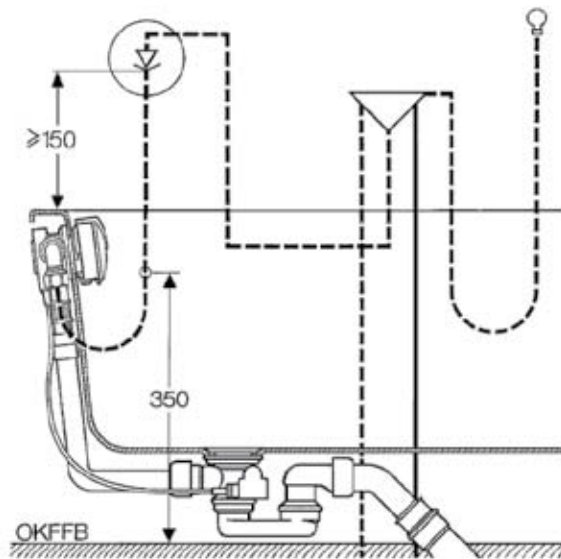

Finishes

AA Chrome