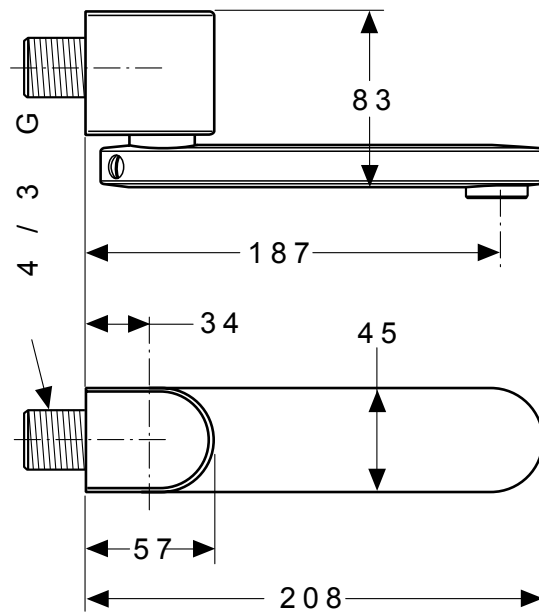

Designer: Artefakt

Description

Moments multiset trio, KIT 2, for combination only with Multiset trio kit 1 A3018NU

Moments wall mounted spout for built-in bath & shower mixers

Product

Article-No.

Multiset trio kit 2

A3922AA

Spout

A3923AA

Finishes

AA Chrome

A 3923 ..