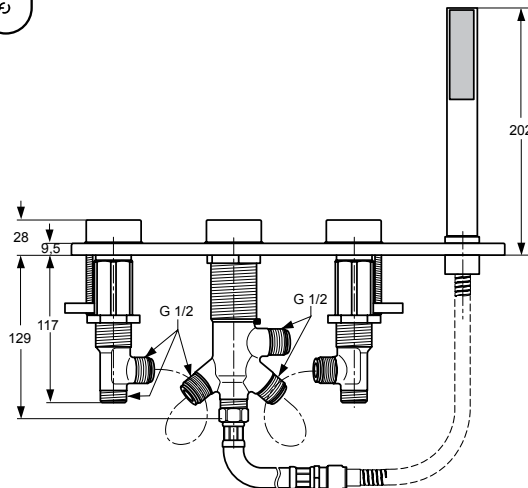

Finishes

AA Chrome

Bathroom Fittings