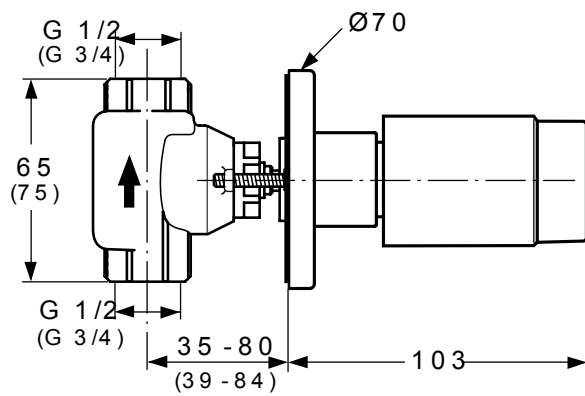

Finishes

- AA Chrome
- NU Neutral

Bathroom Fittings

A 3924 ..