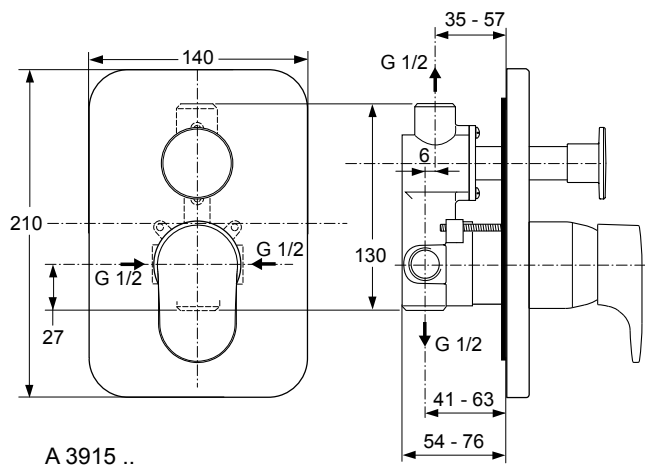

Finishes

AA Chrome

NU Neutral

Bathroom
Fittings