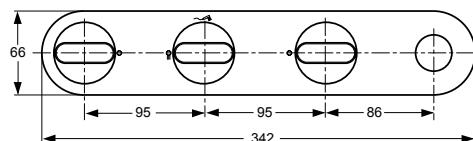

Finishes

AA Chrome

Bathroom Fittings