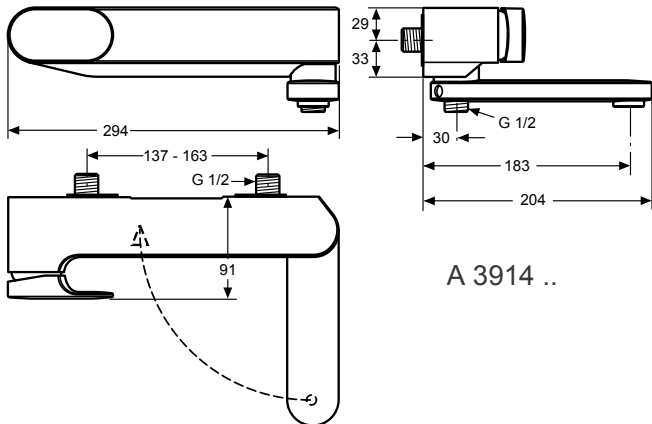

Finishes

AA Chrome

Bathroom Fittings