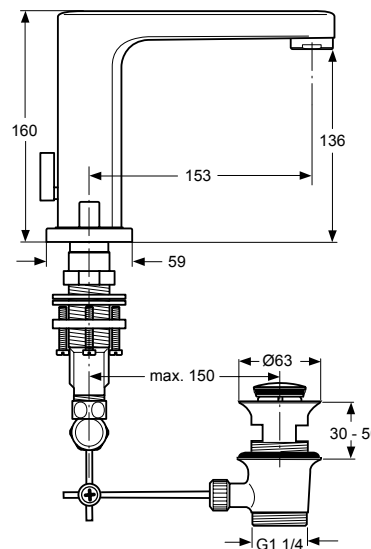

Moments 3 holes basin mixer, with G1/2 connection for rim mounted mixers, ceramic valves G1/2 90° left and right, metal pop-up waste, Easy-fix, metal handles and cascade aerator M24 / 22x1, chrome

Moments 1 hole bidet mixer, with 40 mm multiport cartridge, cast body, flexible hoses G3/8, metal pop-up waste, Easy-fix, metal handles and cascade aerator M18x1, chrome

Product

Article-No.

Basin mixer 1 hole	A3903AA
Basin mixer 3 holes	A3907AA
Bidet mixer 1 hole	A3909AA

Finishes

AA Chrome

A 3903 ..

A 3909 ..

A 3907 ..