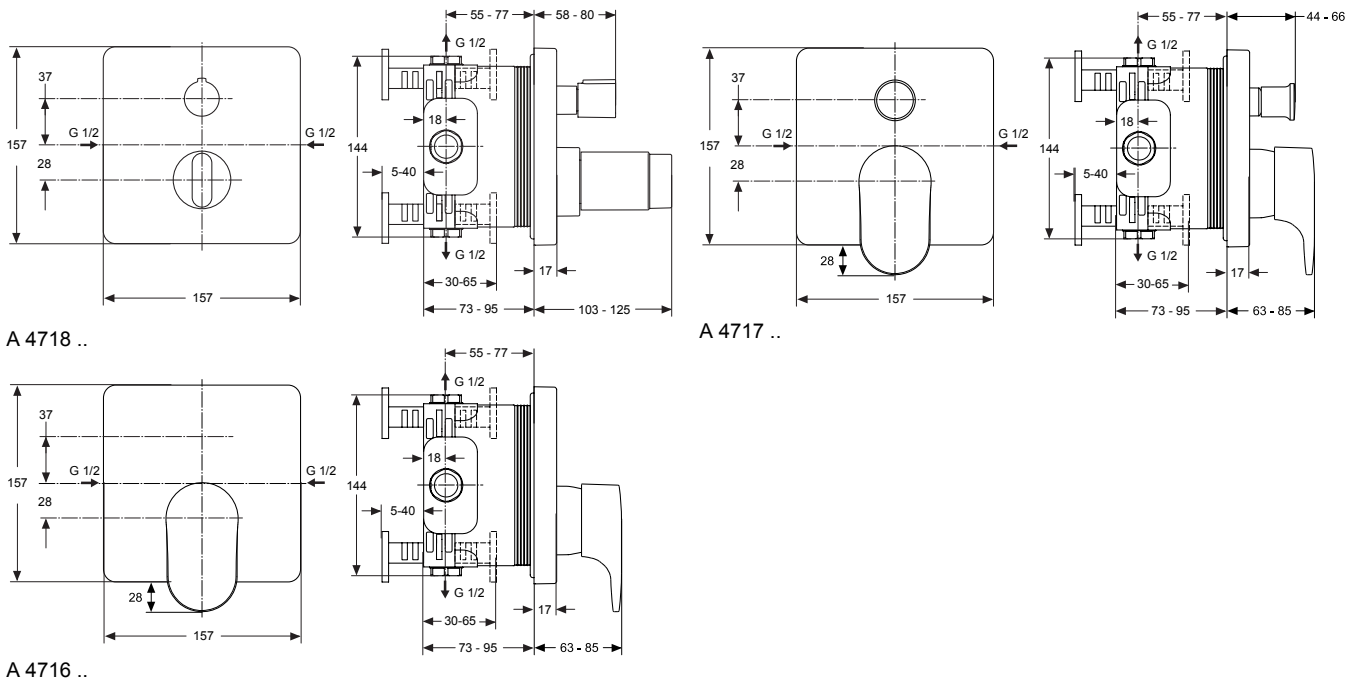

Finishes

AA Chrome

NU Neutral